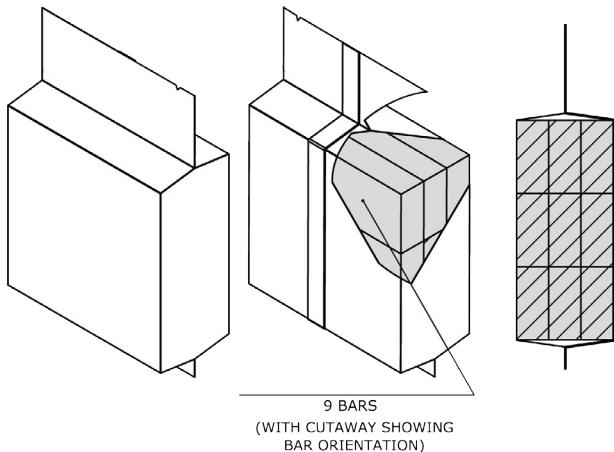

DESCRIPTION

Comet survival ration food box conforms to ISO18813:2022 and is approved by Lloyds Register and the USCG to meet the requirements for survival food. The pack consists of nine high energy wrapped bars in a vacuum sealed alu-foil pack to maintain freshness.

Each food pack weighs 500g (17.64 oz) providing an average 10,150kJ of energy meeting all the worldwide regulations. The packaging has been thoroughly tested to provide product durability and keeps fresh for 5 years.

ENG	CHI	JAP	NOR	GRE	FRE	SPA	GER	
Nutrition facts per	營養成分 (每份)	あたりの栄養成分	Næringsfakta pr	Διατροφικά στοιχεία ανά	Informations nutritionnelles par	Datos nutricionales por	Nährwertangaben pro	100 g
Energy	能量	エネルギー	Energi	Ενέργεια	Énergie	Energía	Energie	2,030 kJ/484 kcal
Fat	脂肪	脂質	Fett	Λίπος	Graisses	Grasa	Fett	19.6 g
- of which saturates	- 飽和脂肪酸	- 飽和分	- hvorav mettede fettsyrer	- εκ των οποίων κορεσμένα	- dont saturées	- de la cual saturada	- davon gesättigte Fettsäuren	10.7 g
Carbohydrates	碳水化合物	炭水化物	Karbohydrater	Υδατανθρακες	Glucides	Carbohidratos	Kohlenhydrate	67.2 g
- of which sugars	- 糖	- 糖分	- hvorav sukkerarter	- εκ των οποίων σάκχαρα	- dont sucres	- de los cuales azúcares	- davon Zucker	12.7 g
Protein	蛋白質	タンパク質	Protein	Πρωτεϊνη	Protéines	Proteína	Eiweiß	8.5 g
Salt	盐	塩	Salt	Άλας	Sel	Sal	Salz	<0.03 g

FEATURES

- Compact size for ease of transport and storage
- Ready to use, consumed directly from the packet
- 5 years shelf life
- Vacuum packed and watertight alu-foil.
- Vegan
- GMO and nut free
- Dropped and tumble tested to ensure durability.
- Contains optimal ratio of balanced nutrition to volume.
- Approvals Complies with: ISO 18813:2022 and SOLAS IMO Resolution MSC.48(66) LSA Code as amended

INGREDIENTS

Wheat flour, vegetable fat (palm), sugar, may contain traces of milk and soy.

LOGISTICS

Box Dimensions	H 105mm W 112mm D 47mm
Carton	17 units
Net Weight	8.5kg
Gross Weight	13.44kg (29.63lb.)
Carton Dimensions	375 x 270 x 155 mm
Volume	0.016 cbm

MANUFACTURE

Manufactured by survival solutions specialist Wescom Group, the Comet brand Emergency Rations Pack is manufactured to the highest quality control standards, in a purpose built production facility in Bremerhaven, Germany.

AVAILABILITY

Available from Wescom Group's global distribution partners.